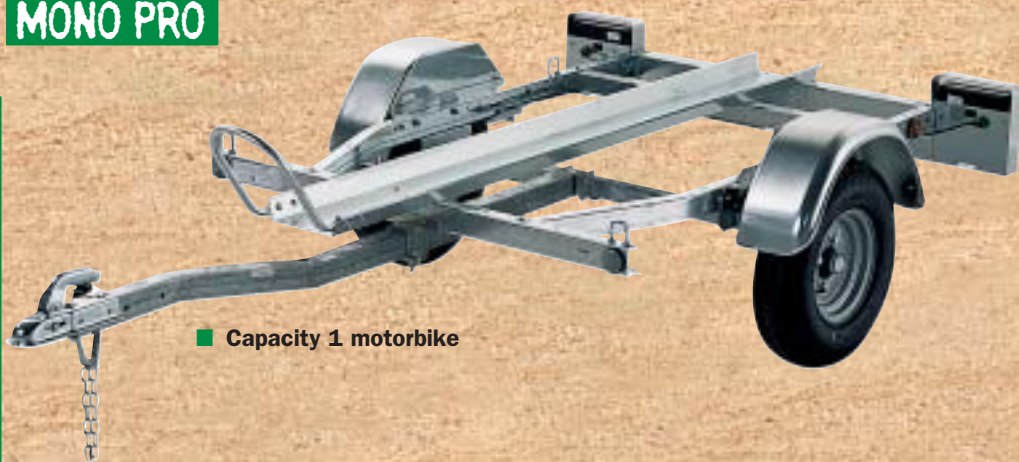

# MOTORBIKE TRAILERS

A full range of trailers and accessories to transport up to 2 motorbikes

**MONO PM**

■ Capacity 1 motorbike

■ With loading ramp as option

**MONO PRO**

■ Capacity 1 motorbike

**DUO PM**

■ Capacity 1 to 2 motorbikes

■ Wheel trims as option